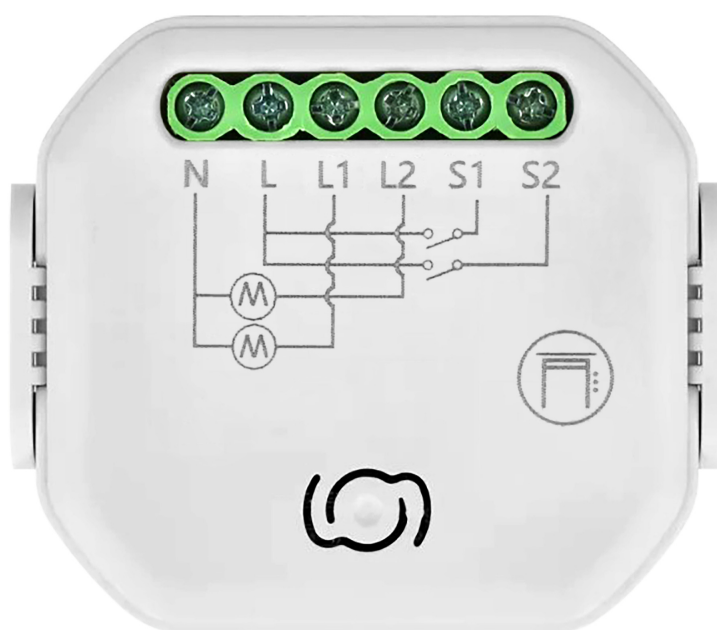

Roller shutter relay Tuya Smart Wi-Fi+BLE

Marka: ORNO Home | Symbol: OR-SH-17104 | Ean: 5908254845093

PRODUCT DESCRIPTION

TECHNICAL DATA

General information:

Mounting method:	Adapter szyny DIN , Montaż podtynkowy
Number of connectable motors:	1
Nominal voltage [V]:	100-240
Frequency [Hz]:	50/60
Rated current [A]:	10
Rated power [W]:	600
Local control:	Tak
Wi-Fi:	Tak
Bluetooth:	Tak
Powered by TUYA:	Tak
Google:	Tak
Alexa:	Tak
Life time:	100000
Operating system:	IOS/Android
Wi-Fi Standard:	IEEE 802.11 b/g/n, 2.4GHz
Bluetooth:	Bluetooth 3.0
Operating Temperature [°C]:	(-20 °C 70 °C)
Wi-Fi power [W]:	≤0.2W
Height [mm]:	48
Width [mm]:	55
Depth [mm]:	23