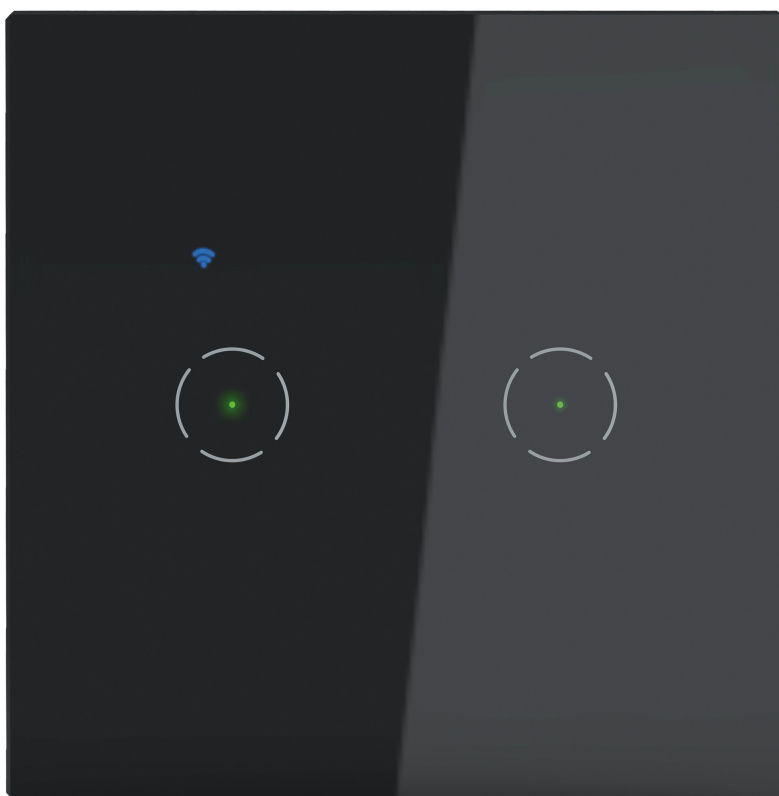

Tuya Smart Wi-Fi flush-mounted 2-gang switch, black

Marka: ORNO Home | Symbol: OR-SH-17201/B | Ean: 5908254844430

PRODUCT DESCRIPTION

TECHNICAL DATA

General information:

Wiring system:	Łącznik 2x1-biegunowy
Method of operation:	Inne
Assembly arrangement:	Element podstawowy z kompletną obudową
Number of rockers:	2
Mounting method:	Montaż podtynkowy
Type of fastening:	Mocowanie śrubowe
Material:	Szkło
Material quality:	Inne
Surface protection:	Stan surowy
Surface finishing:	Błyszczący
Colour:	Czarny
Label space/information surface:	Nie
Illumination:	Tak
Function lighting:	Tak
Type of lighting:	LED, niewymienne
Suitable for degree of protection [IP]:	IP20
Nominal voltage [V]:	110-240
Rated current [A]:	10
Connection type:	Zacisk śrubowy
Device width [mm]:	86
Device height [mm]:	86
Device depth [mm]:	35
Powered by TUYA:	Tak
Compatible with Google Assistant:	Tak
Compatible with Amazon Alexa:	Tak
Life time:	100000
Quantity:	1
Operating system:	IOS/Android

Wi-Fi:	Tak
Wi-Fi Standard:	IEEE 802.11 b/g/n 2,4G
Operating Temperature [°C]:	(-20 °C 70 °C)
Wi-Fi power [W]:	≤0.2W