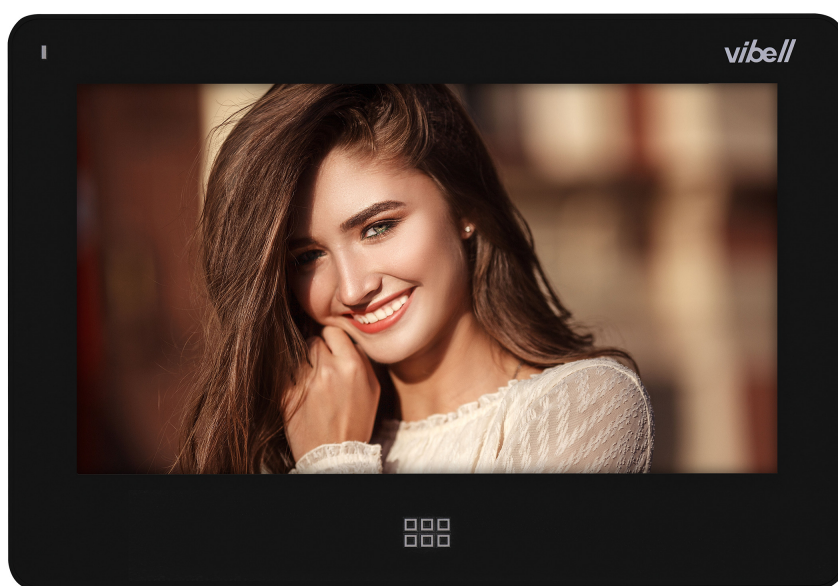

Video-monitor 7" for extension of video door phone sets, VIBELL series, black

Marka: **Vibell** | Symbol: **OR-VID-EX-1060PMV/B** | Ean: **5900378659198**

PRODUCT DESCRIPTION

Colour, multifunction video-monitor which features both safety and convenience in use. It has a useful and clear OSD menu and a high-resolution, LCD display which enables touch control and brightness adjustment. This device is equipped with built-in memory, an SD card slot, an answering machine function, an alarm clock and time display. Users can select one of 7 available ringtones and adjust its volume to their own preferences. It can be upgraded with any VIBELL compatible video-camera (with a door lock output), additional VIBELL video-monitors and CCTV cameras. This video-monitor has an additional gate control function, that can be

activated without any auxiliary accessories. Available colours: black and white.

TECHNICAL DATA

General information:

Possibility of extension by an additional external panel:	Yes
Possibility of extension by an additional monitor:	Yes
Gate opening:	Yes
Possibility of extension by an additional cctv camera:	Yes

Monitor:

SD card reader:	Yes
Number of ringtones:	7
Operation:	via speakerphone
Display:	7 "
Resolution of the monitor's screen:	800/480
Memory:	Yes
Intercom function:	Yes
Touch screen:	Yes
Other features of the monitor:	menu in Polish and English
Dimensions of the of the monitor - width (mm):	127 mm
Dimensions of the of the monitor - height (mm):	185 mm
Dimensions of the of the monitor - depth (mm):	17 mm