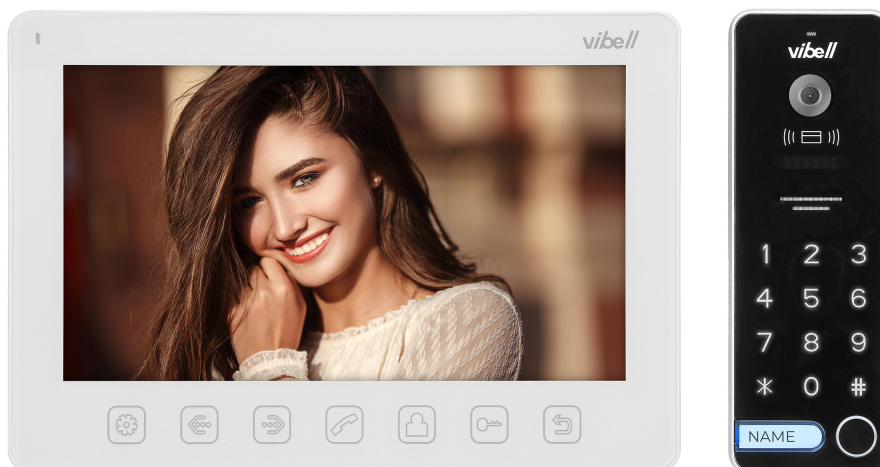

## ALCOR video door phone set, LCD 7" monitor, keypad, RFID reader, white

Marka: **Vibell** | Symbol: **OR-VID-EX-1061/W** | Ean: **5900378655848**

### PRODUCT DESCRIPTION

An example of VIBELL set - ALCOR video door phone set includes a multicolour, ultra-flat 7" LCD monitor and a very durable, wide-angle video-camera. Communication between the indoor and outdoor panels does not require any uniphone. It has a user-friendly OSD menu, which is used to instantly adjust monitor parameters. An additional lighting of the camera panel, provided by bright LED diodes, enables excellent night vision. Moreover, it has a numeric keypad and a RFID reader used to log in authorised users only. The set enables gate control function and opening of the door lock output. Additional functions require additional power

source (included). Available colours: black and white.

### Monitor:

Mounting method indoor station:	Montaż natynkowy
Hands free:	tak
Screen diagonal [inch]:	7"

Screen resolution:	800x480
Touch screen:	nie
Property picture system:	Kolor
With memory function:	nie
Internal communication:	tak
Number of ringtones:	12
Loudness control:	tak
Mutable call tone:	tak
Material indoor station:	Tworzywo sztuczne
Colour indoor station:	Biały
Dimensions of the monitor - Width [mm]:	185
Dimensions of the monitor - Height [mm]:	127
Dimensions of the monitor - Depth [mm]:	17
Other features:	funkcja rozloszeniowa i monitorowania dźwięku