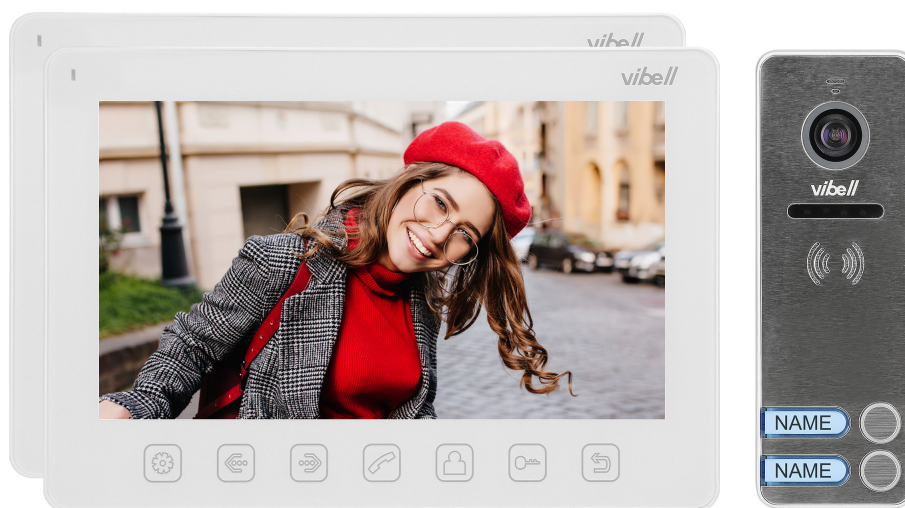

NOVEO MULTI2 two-family video door phone set, LCD 7" monitor, white

Marka: **Vibell** | Symbol: **OR-VID-EX-1063/W** | Ean: **5900378659297**

PRODUCT DESCRIPTION

An example of VIBELL set: NOVEO MULTI2 a two-family video door phone set does not require any uniphone. It includes a multicolour, flat 7" LCD monitor and a very durable, wide-angle video-camera. It has a user-friendly OSD menu, which is used to instantly adjust monitor parameters. The set enables gate control function and opening of the door lock output directly from the video-camera panel. Available colours: black and white.

Monitor:

Mounting method indoor station:	Montaż natynkowy
Hands free:	tak
Screen diagonal [inch]:	7"
Screen resolution:	800x480
Touch screen:	nie

Property picture system:	Kolor
With memory function:	nie
Internal communication:	tak
Number of ringtones:	12
Loudness control:	tak
Mutable call tone:	tak
Material indoor station:	Tworzywo sztuczne
Colour indoor station:	Biały
Dimensions of the monitor - Width [mm]:	185
Dimensions of the monitor - Height [mm]:	127
Dimensions of the monitor - Depth [mm]:	17
Other features:	funkcja rozloszeniowa i monitorowania dźwięku

External panel:

Number of call buttons:	2
Mounting method outdoor station:	Montaż natynkowy
Camera resolution:	700 TVL
Camera view angle (vertical):	96 °
Camera view angle (horizontal):	110 °
Night light:	białe LED
With digital door code:	nie
Card and proximity tags reader:	nie
Label space/information surface:	tak
With cover:	nie
Degree of protection (IP):	IP65
Material outdoor station:	Aluminium
Colour outdoor station:	Srebrny
Width [mm]:	55
Height [mm]:	152