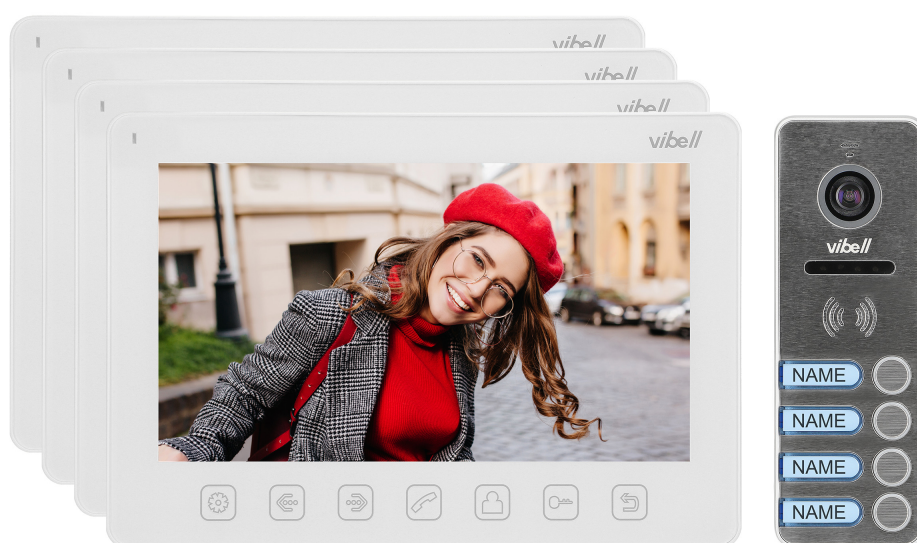

## NOVEO MULTI4 a four-family video door phone set, LCD 7" monitor, white

Marka: **Vibell** | Symbol: **OR-VID-EX-1065/W** | Ean: **5900378659242**

### PRODUCT DESCRIPTION

An example of VIBELL set: NOVEO MULTI4 a four-family video door phone set does not require any uniphone. It includes a multicolour, flat 7" LCD monitor and a very durable, wide-angle video-camera. It has a user-friendly OSD menu, which is used to instantly adjust monitor parameters. The set enables gate control function and opening of the door lock output directly from the video-camera panel. Available colours: black and white.

### Monitor:

Mounting method indoor station:	Montaż natynkowy
Hands free:	tak
Screen diagonal [inch]:	7"
Screen resolution:	800x480
Touch screen:	nie

Property picture system:	Kolor
With memory function:	nie
Internal communication:	tak
Number of ringtones:	12
Loudness control:	tak
Mutable call tone:	tak
Material indoor station:	Tworzywo sztuczne
Colour indoor station:	Biały
Dimensions of the monitor - Width [mm]:	185
Dimensions of the monitor - Height [mm]:	127
Dimensions of the monitor - Depth [mm]:	17
Other features:	funkcja rozloszeniowa i monitorowania dźwięku

## External panel:

Number of call buttons:	4
Mounting method outdoor station:	Montaż natynkowy
Camera resolution:	700 TVL
Camera view angle (vertical):	96 °
Camera view angle (horizontal):	110 °
Night light:	białe LED
With digital door code:	nie
Card and proximity tags reader:	nie
Label space/information surface:	tak
With cover:	nie
Degree of protection (IP):	IP65
Material outdoor station:	Aluminium
Colour outdoor station:	Srebrny
Width [mm]:	55
Height [mm]:	152