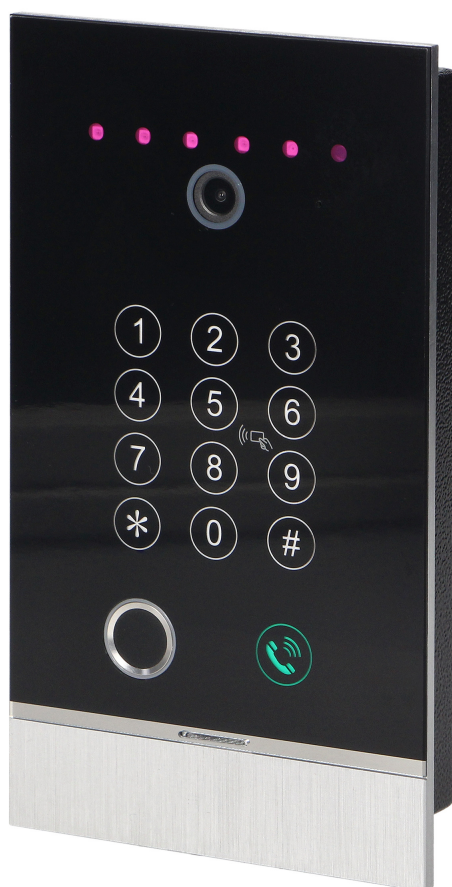

**GUARDO external panel with a Full HD 1080p camera, for the expansion of master set, single-family, with a fingerprint reader, code lock and 125kHz card/proximity keytag reader, flush-mounted**

Marka: **ORNO Home** | Symbol: **OR-VID-MO-1076KV/F** | Ean: **5908254824227**

## PRODUCT DESCRIPTION

An outdoor panel with Full HD 1080p camera for GUARDO set extension. For a single family. Flush-mounted. Waterproof: IP65 protection means we don't have to worry about the external panel even in heavy, driving rain. Gate control: easily opened with a fingerprint, proximity card or PIN code on the illuminated keypad of

the code lock.

### General information:

Number of wires:	4
Height:	193 mm
Depth:	35 mm
Number of call buttons:	1
Operation mode:	Push button
With camera:	Yes
Mounting method:	Flush mounted (plaster)
Horizontal field of view:	107 °
Vertical field of view:	54 °
Night lighting:	IR
With digital door code:	Yes
Card and proximity tags reader:	Yes
Frequency of proximity cards and tags:	125 kHz
Degree of protection (IP):	IP65
Width:	108 mm