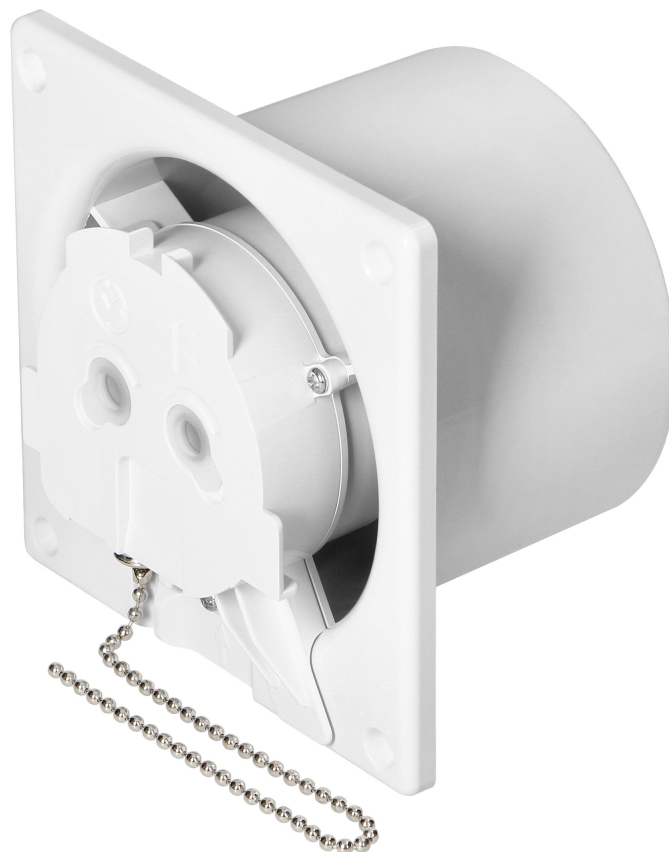

Bathroom fan 100mm - Premium - cord with switch and ball bearings

Marka: **Orno** | Symbol: **OR-WL-3201/100/PS** | Ean: **5908254819360**

PRODUCT DESCRIPTION

Useful bathroom fan that automatically draws the moist air to the outside. It is designed for surface mounting on a wall, and thanks to the use of ball bearings, it is also suitable for mounting in the ceiling. A very quiet device that will take care of the air quality in the bathroom, but will not disturb our relaxation zone. The fan has a compact design 135x135mm and a short exhaust pipe (100mm), which will fit even in shallow ventilation ducts. A special decorative panel can be selected for the fan, which is available in many colors. Thanks to this solution, the device looks good not only in the bathroom, but also in other rooms. The materials used

guarantee high durability of the device. The fan has got a cord with switch.

TECHNICAL DATA

General information:

Static pressure:	30 Pa
Sound pressure:	26 dB
Rotation speed:	2400 rpm
Control:	cord switch
Air flow:	93 m ³ /h
Type of assembly:	wall or ceiling
Rated power:	8 W
Nominal voltage:	230V~, 50Hz
Material:	ABS
Installation depth:	69 mm
Dimensions - width:	120 mm
Dimensions - depth:	89 mm
Dimensions - height:	120 mm
Diameter:	100 mm
Colour:	white
Bearing:	ball bearing