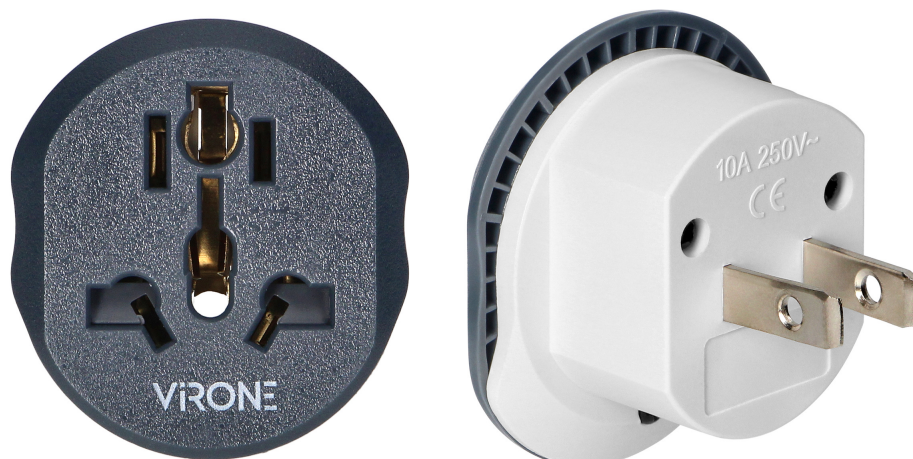

Travel adapter - Go to USA, 110-230V/10A universal socket, American plug (type A,B)

ViRONEMarka: **Virone** | Symbol: **TA-8** | Ean: **5908254828430**

PRODUCT DESCRIPTION

The Go to USA travel adapter is a practical and functional solution which allows to connect electrical appliances to American sockets (A and B types) as well as other sockets all around the world. Thanks to its universality, the adapter is perfect for those travelling to USA, Canada, China and many other countries using NEMA 1-15 and NEMA 5-15 standards.

The Go to USA model is intended for one device offering reliability and easy operation. The rated current is

10A, and the operating voltage is from 110V to 230V, which allows to safely operate most of devices.

The device is equipped with many plugs facilitating the use in many countries. Among others, it works in:

Type A (USA/CA/CN - NEMA 1-15), used in the USA, Canada and China,

Type B (USA/CA/CN - NEMA 5-15), compatible with sockets in the USA, Canada and China,

The graphite-white colour makes the device look modern, and its durable construction makes it a reliable travel companion. Thanks to its universality and compact size, the Go to USA adapter is perfect for people who travel frequently and need a versatile tool for connecting devices.