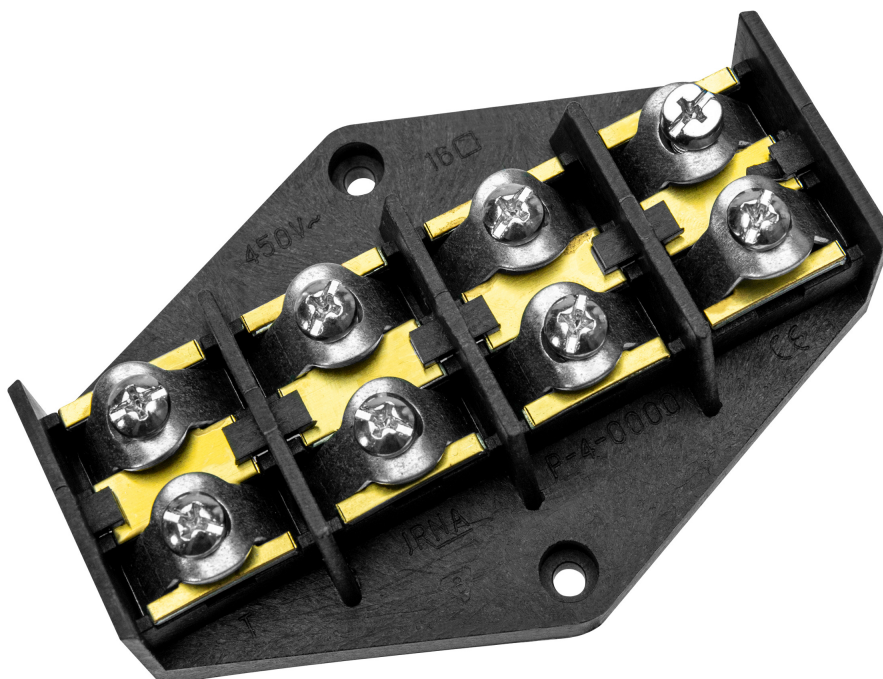

Junction plate 4 tracks x 16mm 16mm

Marka: **Virone** | Symbol: **TB-1/4/16** | Ean: **5904988917815**

ViRONE

PRODUCT DESCRIPTION

4-way junction box, for connecting 16.0 mm 16mm cables, used to create electrical connections in installations between wires and various devices, appliances, and machines. They can be installed in junction boxes, electrical boxes, etc. The product is made of black plastic.

TECHNICAL DATA

General information:

Drill hole distance centrically:	26
Explosion-tested version 'Ex e':	Nie
Connectable conductor cross section fine-strand without cable end sleeve:	1..16
Connectable conductor cross section fine-strand with cable end sleeve:	1..10
Connectable conductor cross section solid-core:	1..16
Connectable conductor cross section multi-wired:	1..10
Rated current I _n [A]:	76
Rated voltage [V]:	400
Type of electrical connection 1:	Połączenie śrubowe
Type of electrical connection 2:	Inne
Number of poles:	4
Number of clamp positions per pole:	2
Mounting method:	Montaż bezpośredni
Material insulation body:	Tworzywo termoplastyczne
Inflammability class of insulation material according to with UL94:	Inne
Halogen free:	Nie
Width [mm]:	76
Height [mm]:	22
Depth [mm]:	22
Closing plate required:	Nie
Colour:	Czarny
Transparent:	Nie