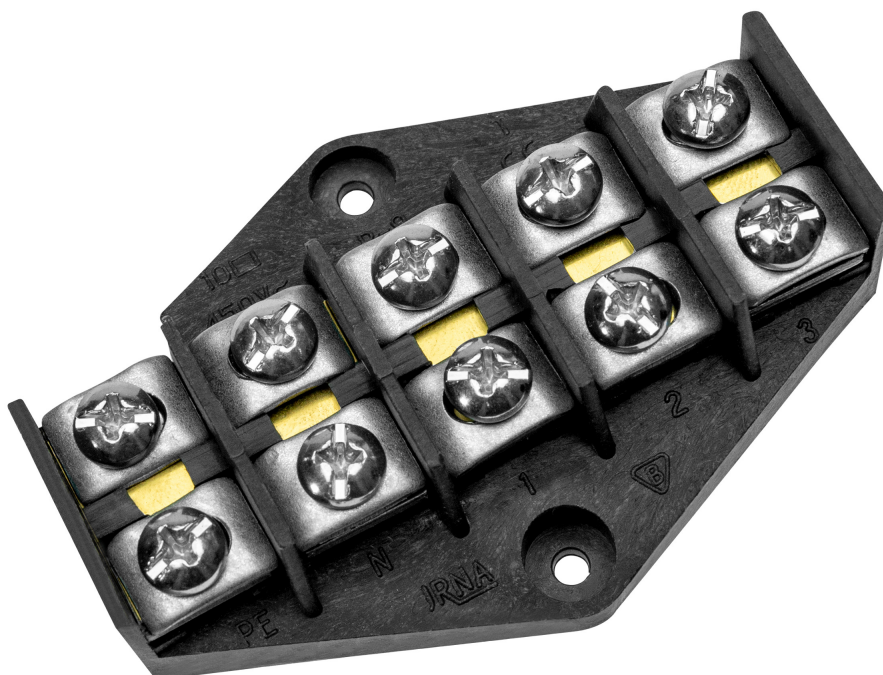

Junction plate 5 tracks x 10mm²

Marka: **Virone** | Symbol: **TB-1/5/10** | Ean: **5904988917808**

ViRONE

PRODUCT DESCRIPTION

5-way junction box, for connecting 10 mm² cables, used to create electrical connections in installations between wires and various devices, appliances, and machines. They can be installed in junction boxes, electrical boxes, etc. The product is made of black plastic.

TECHNICAL DATA

General information:

Drill hole distance centrically:	15
Explosion-tested version 'Ex e':	Nie
Connectable conductor cross section fine-strand without cable end sleeve:	1..10
Connectable conductor cross section fine-strand with cable end sleeve:	1..6
Connectable conductor cross section solid-core:	1..10
Connectable conductor cross section multi-wired:	1..6
Rated current I _n [A]:	57
Rated voltage [V]:	400
Type of electrical connection 1:	Połączenie śrubowe
Type of electrical connection 2:	Inne
Number of poles:	5
Number of clamp positions per pole:	2
Mounting method:	Montaż bezpośredni
Material insulation body:	Tworzywo termoplastyczne
Inflammability class of insulation material according to with UL94:	Inne
Halogen free:	Nie
Width [mm]:	65
Height [mm]:	22
Depth [mm]:	22
Closing plate required:	Nie
Colour:	Czarny
Transparent:	Nie