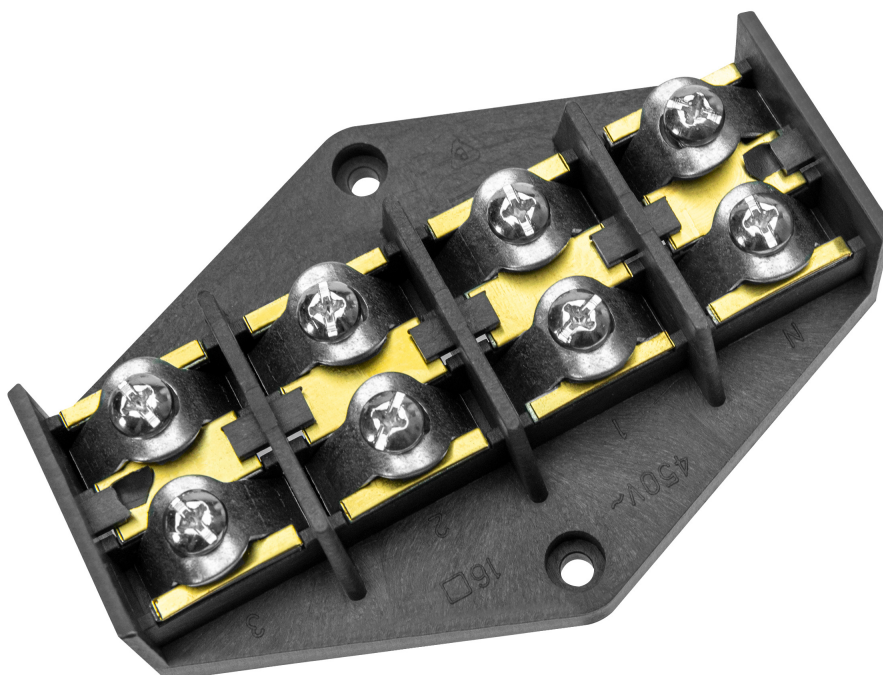

Junction plate 5 tracks x 16mm

Marka: **Virone** | Symbol: **TB-1/5/16** | Ean: **5904988917822**

ViRONE

PRODUCT DESCRIPTION

5-way junction box, for connecting 16 mm cables, used to create electrical connections in installations between wires and various devices, appliances, and machines. They can be installed in junction boxes, electrical boxes, etc. The product is made of black plastic.

TECHNICAL DATA

General information:

Drill hole distance centrically:	26
Explosion-tested version 'Ex e':	Nie
Connectable conductor cross section fine-strand without cable end sleeve:	1..16
Connectable conductor cross section fine-strand with cable end sleeve:	1..10
Connectable conductor cross section solid-core:	1..16
Connectable conductor cross section multi-wired:	1..10
Rated current I _n [A]:	76
Rated voltage [V]:	400
Type of electrical connection 1:	Połączenie śrubowe
Type of electrical connection 2:	Inne
Number of poles:	5
Number of clamp positions per pole:	2
Mounting method:	Montaż bezpośredni
Material insulation body:	Tworzywo termoplastyczne
Inflammability class of insulation material according to with UL94:	Inne
Halogen free:	Nie
Width [mm]:	75
Height [mm]:	22
Depth [mm]:	22
Closing plate required:	Nie
Colour:	Czarny
Transparent:	Nie