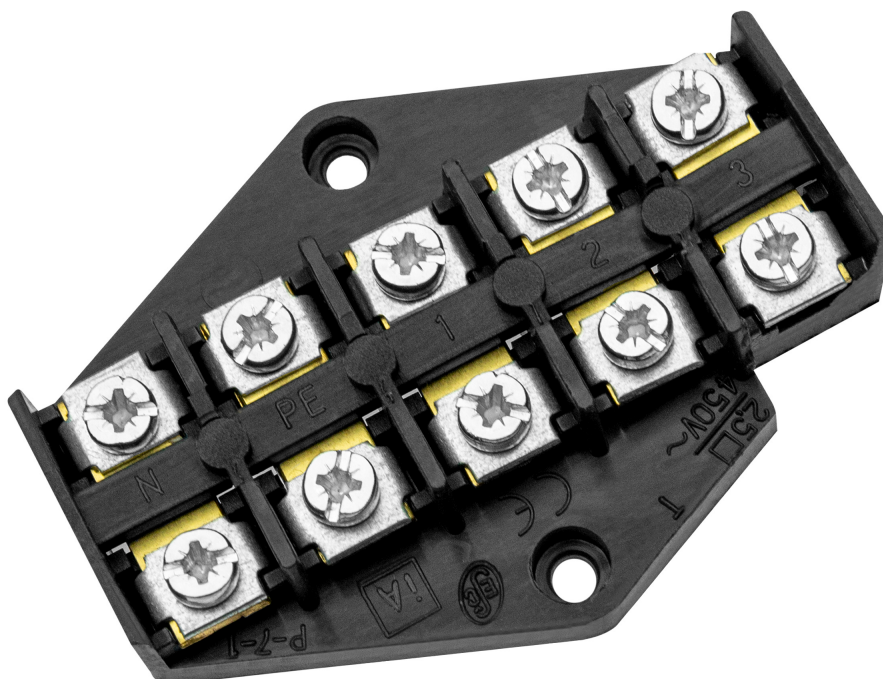

Junction plate 5 tracks x 2.5mm

Marka: **Virone** | Symbol: **TB-1/5/2,5** | Ean: **5904988917853**

ViRONE

PRODUCT DESCRIPTION

5-way junction box, for connecting 2.5 mm² cables, used to create electrical connections in installations between wires and various devices, appliances, and machines. They can be installed in junction boxes, electrical boxes, etc. The product is made of black plastic.

TECHNICAL DATA

General information:

Drill hole distance centrally:	8
Explosion-tested version 'Ex e':	Nie
Connectable conductor cross section fine-strand without cable end sleeve:	1..2,5
Connectable conductor cross section fine-strand with cable end sleeve:	1..1,5
Connectable conductor cross section solid-core:	1..2,5
Connectable conductor cross section multi-wired:	1..2,5
Rated current I_n [A]:	24
Rated voltage [V]:	400
Type of electrical connection 1:	Połączenie śrubowe
Type of electrical connection 2:	Inne
Number of poles:	5
Number of clamp positions per pole:	2
Mounting method:	Montaż bezpośredni
Material insulation body:	Tworzywo termoplastyczne
Inflammability class of insulation material according to with UL94:	Inne
Halogen free:	Nie
Width [mm]:	48
Height [mm]:	12
Depth [mm]:	12
Closing plate required:	Nie
Colour:	Czarny
Transparent:	Nie